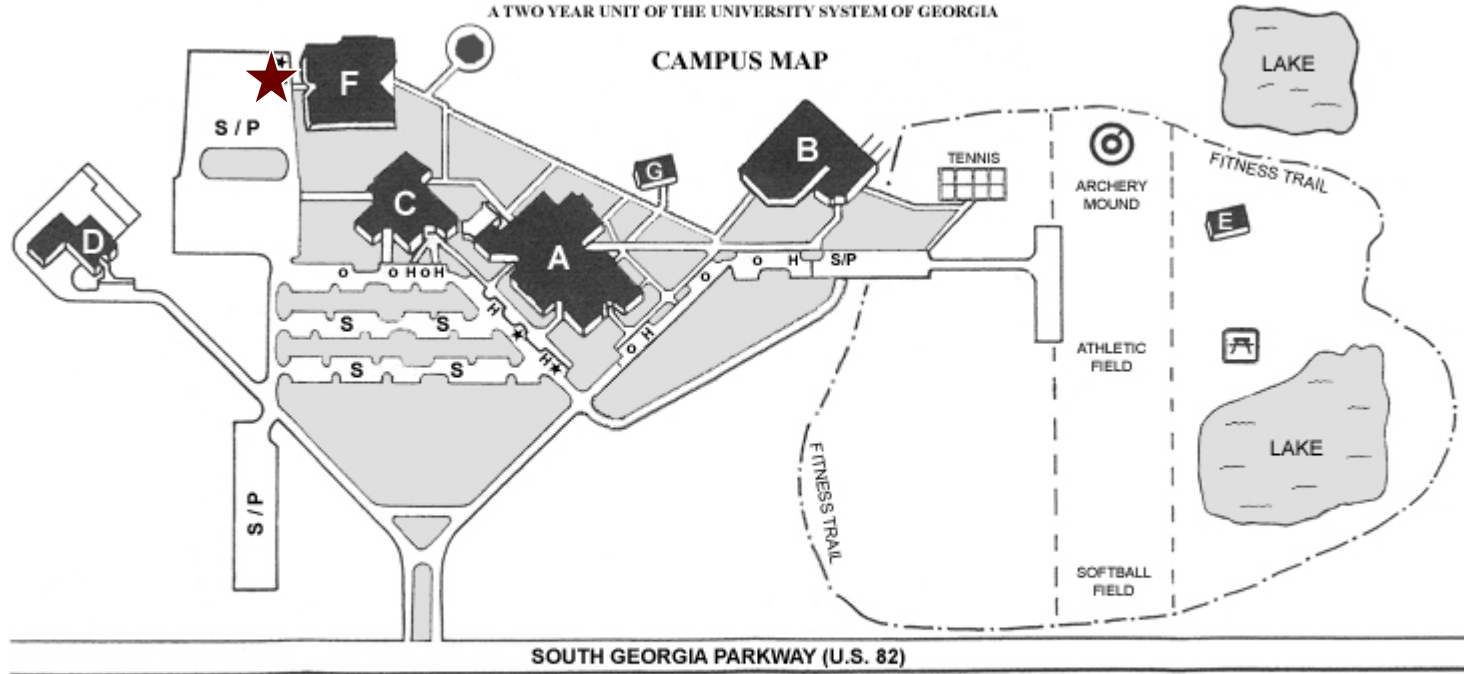

WAYCROSS COLLEGE

A TWO YEAR UNIT OF THE UNIVERSITY SYSTEM OF GEORGIA

- | | |
|---|---------------------------|
| A. ADMINISTRATION BUILDING | S STUDENT PARKING |
| B. PHYSICAL EDUCATION BUILDING | P CONFERENCE PARKING |
| C. EDUCATIONAL BUILDING | o FACULTY / STAFF PARKING |
| D. PHYSICAL PLANT | H HANDICAP PARKING |
| E. RECREATION | * VISITOR PARKING |
| ★ F. JAMES M. DYE STUDENT SERVICES BUILDING | |
| G. THE LAIR | |